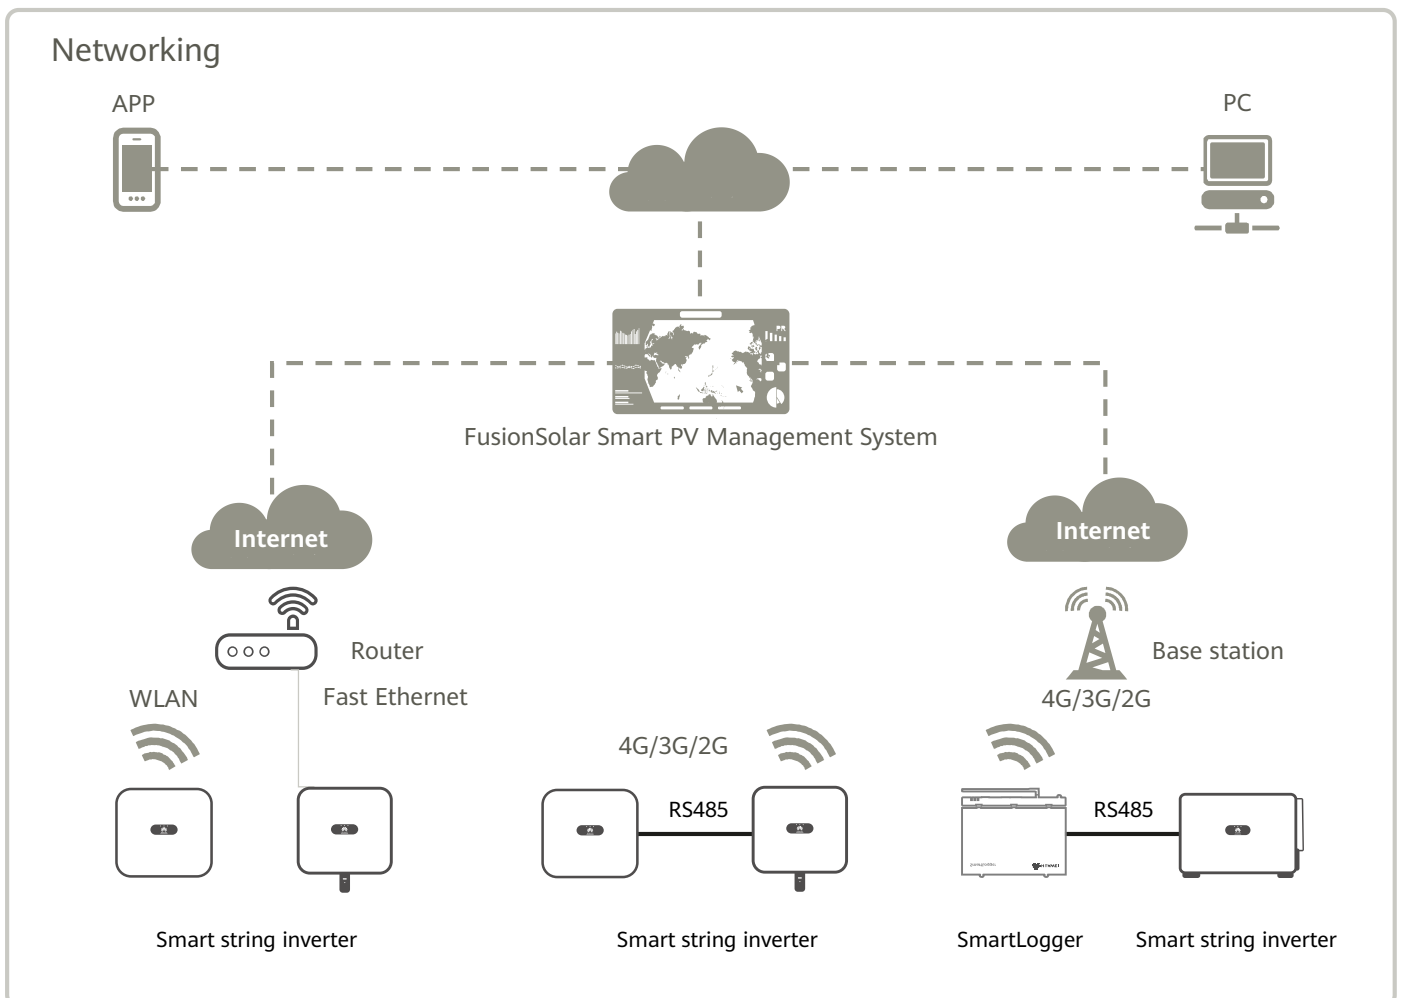

FusionSolar Smart PV Management System

Better experience

- One APP for all access procedure
- Auto-detection of local devices
- Module auto-mapping within 5s

Energy visualization

- KPI Dashboard, centralized management of multiple plants
- Module-level monitoring
- Report subscription and real-time alarm push

Smart O&M

- One-screen mgmt. of site, personnel, status
- One-click ticket dispatching & site navigation
- Online Smart I-V Curve Diagnosis, 15mins required for a 100MW plant diagnosis

FusionSolar Smart PV Management System

Category	Function	Web	APP
Homepage	PV Plants List	●	●
	Add Plant	●	●
Report Management	Plant Report	●	
	Inverter Report	●	
	Battery Report	●	
Device Management	Device Details	●	●
	Remote Parameter Setting	●	
	Remote Optimizer Search	●	
Intelligent O&M	Real-time Status	●	
	Alarm Management	●	●
	Task Management	●	●
	Smart IV-Curve Diagnose	●	
KPI Dashboard	KPI Dashboard	●	
Homepage of Single Plant	Energy Flow	●	●
	Energy Management	●	●
	Plant Layout	●	●
	Kiosk Mode	●	
System Setting	Plant Management	●	●
	Company Management	●	
Demo	Demo Site	●	●