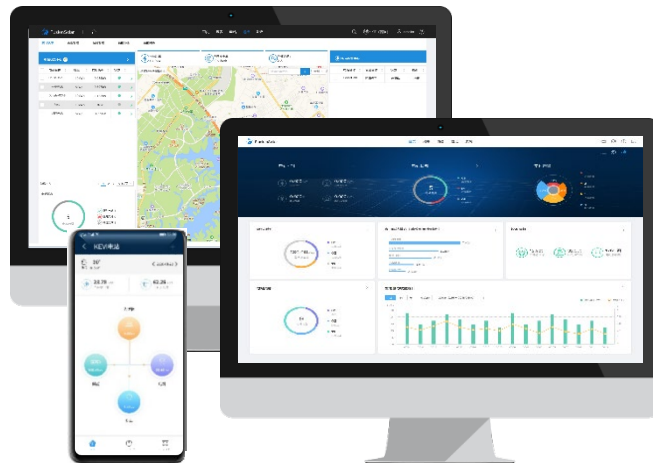

FusionSolar Smart PV Management System

Better experience

- One APP for all access procedure
- Auto-detection of local devices
- Module auto-mapping within 5s

Energy visualization

- KPI Dashboard, centralized management of multiple plants
- Module-level monitoring
- Report subscription and real-time alarm push

Smart O&M

- One-screen mgmt. of site, personnel, status
- One-click ticket dispatching & site navigation
- Online Smart I-V Curve Diagnosis, 15mins required for a 100MW plant diagnosis

FusionSolar Smart PV Management System

Category	Function	Web	APP
Homepage	PV Plants List	●	●
	Add Plant	●	●
Report Management	Plant Report	●	
	Inverter Report	●	
	Battery Report	●	
Device Management	Device Details	●	●
	Remote Parameter Setting	●	
	Remote Optimizer Search	●	
Intelligent O&M	Real-time Status	●	
	Alarm Management	●	●
	Task Management	●	●
	Smart IV-Curve Diagnose	●	
KPI Dashboard	KPI Dashboard	●	
Homepage of Single Plant	Energy Flow	●	●
	Energy Management	●	●
	Plant Layout	●	●
	Kiosk Mode	●	
System Setting	Plant Management	●	●
	Company Management	●	
Demo	Demo Site	●	●