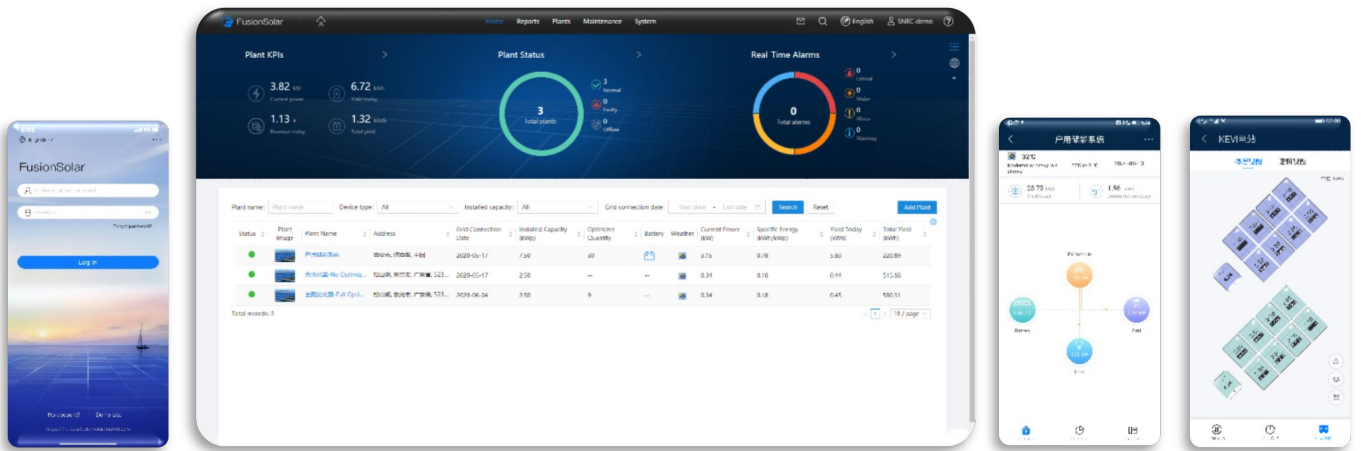

FusionSolar Smart PV Management System

Better experience

- One APP for all access procedure
- Auto-detection of local devices
- Module auto-mapping within 5s

Energy visualization

- KPI Dashboard, centralized management of multiple plants
- Module-level monitoring
- Report subscription and real-time alarm push

Smart O&M

- One-screen mgmt. of site, personnel, status
- One-click ticket dispatching & site navigation
- Online Smart I-V Curve Diagnosis, 15mins required for a 100MW plant diagnosis

FusionSolar Smart PV Management System

Category	Function	Web	APP
Homepage	PV Plants List	●	●
	Add Plant	●	●
Report Management	Plant Report	●	
	Inverter Report	●	
	Battery Report	●	
Device Management	Device Details	●	●
	Remote Parameter Setting	●	
	Remote Optimizer Search	●	
Intelligent O&M	Real-time Status	●	
	Alarm Management	●	●
	Task Management	●	●
	Smart IV-Curve Diagnose	●	
KPI Dashboard	KPI Dashboard	●	
Homepage of Single Plant	Energy Flow	●	●
	Energy Management	●	●
	Plant Layout	●	●
	Kiosk Mode	●	
System Setting	Plant Management	●	●
	Company Management	●	
Demo	Demo Site	●	●